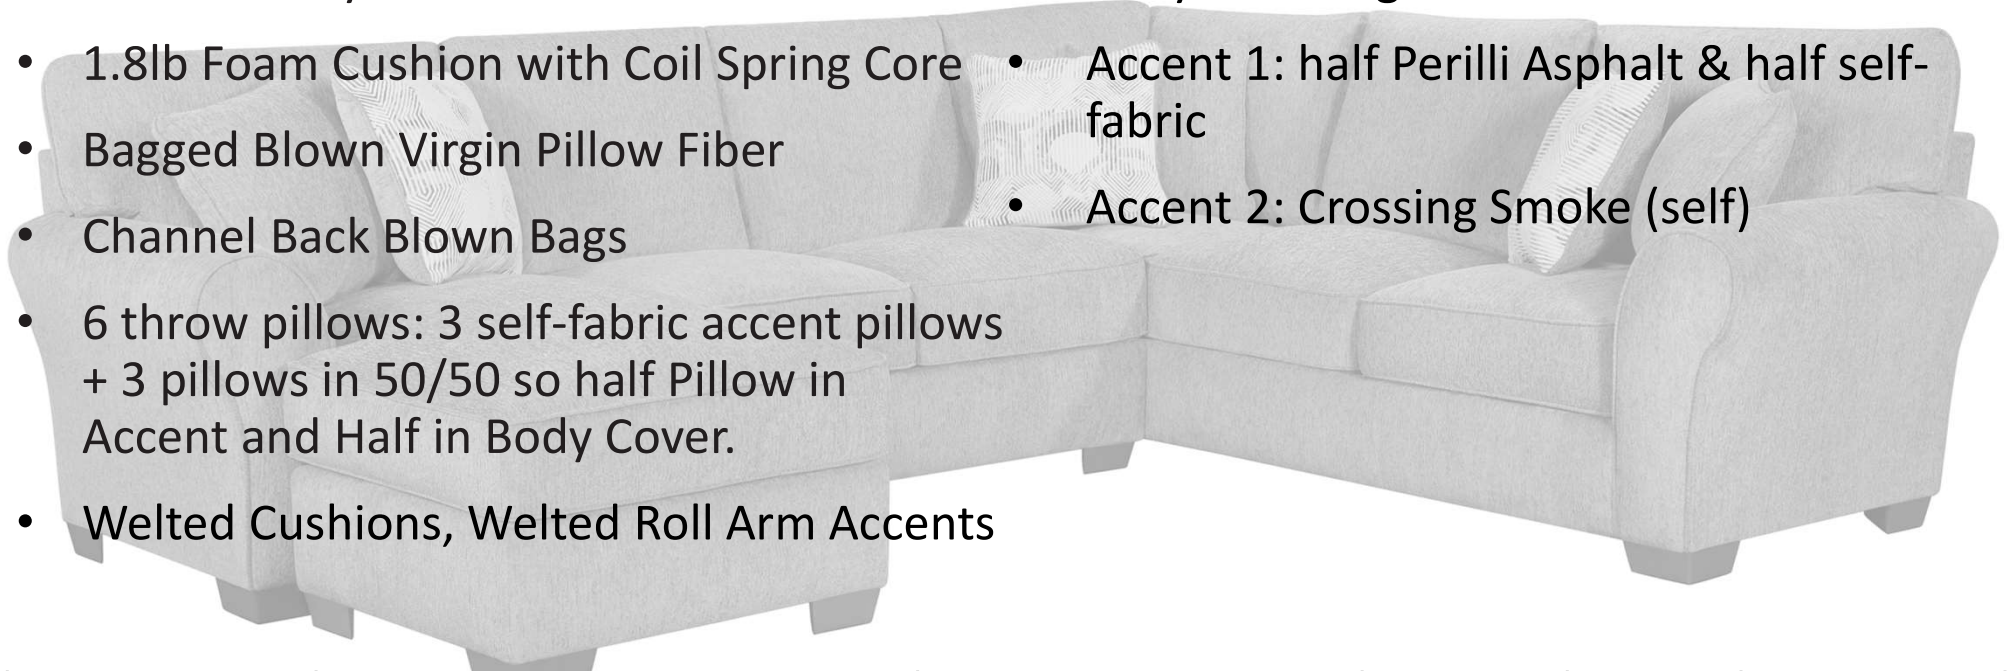

ATHENA Grey

Specifications

- Solid CNC Plywood + LVL Frame
- 1.8lb Foam Cushion with Coil Spring Core
- Bagged Blown Virgin Pillow Fiber
- Channel Back Blown Bags
- 6 throw pillows: 3 self-fabric accent pillows + 3 pillows in 50/50 so half Pillow in Accent and Half in Body Cover.
- Welted Cushions, Welted Roll Arm Accents

Fabric

- Body: Crossing Smoke
- Accent 1: half Perilli Asphalt & half self-fabric
- Accent 2: Crossing Smoke (self)

SKU	Description	Product Dimensions			Cubes	40HQ	Mixed Price FOB Vietnam
ZATH-0701A	Athena Sectional Chaise Side	90	68	40	68.33	16	\$263.19
ZATH-0701B	Athena Sectional Sofa Side	101	40	39	74.03		\$263.19