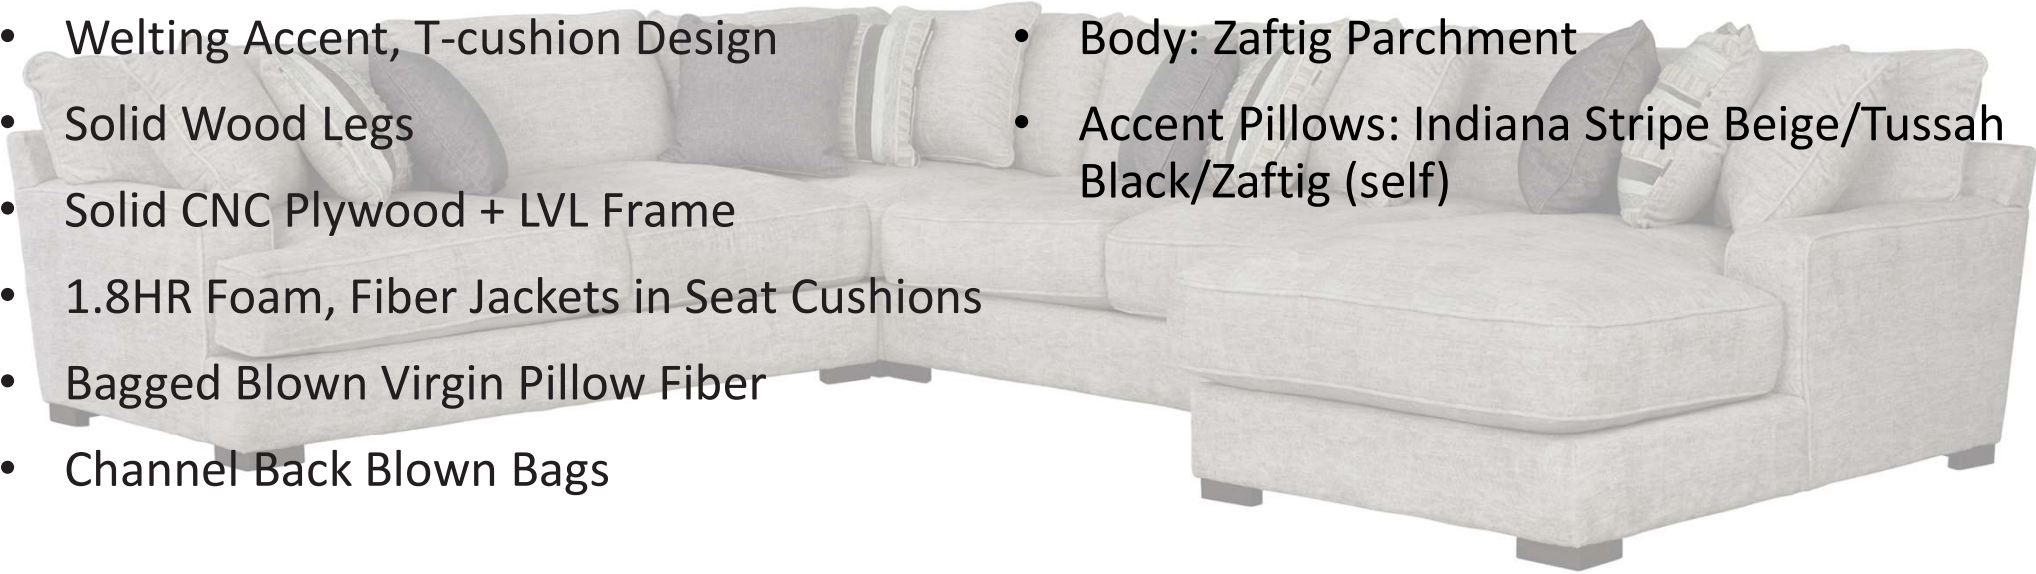

## Specifications

- Welting Accent, T-cushion Design
- Solid Wood Legs
- Solid CNC Plywood + LVL Frame
- 1.8HR Foam, Fiber Jackets in Seat Cushions
- Bagged Blown Virgin Pillow Fiber
- Channel Back Blown Bags

## Fabric

- Body: Zaftig Parchment
- Accent Pillows: Indiana Stripe Beige/Tussah Black/Zaftig (self)

SKU	Description	Product Dimensions			Cubes	40HQ	Mixed Price FOB Vietnam
ZPLV-0700A	Pleasant Valley LAF Sofa	76	45	37	49.72	12	\$255.56
ZPLV-0700B	Pleasant Valley RAF Chaise	67.5	45	37	46.02		\$233.33
ZPLV-0700C	Pleasant Valley Wedge	44	44	37	31.64		\$176.39
ZPLV-0700D	Pleasant Valley Armless Sofa	68	45	37	46.70		\$219.44